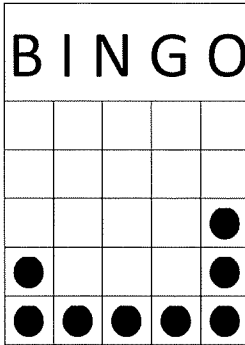

6PM Session

PACKAGES SELL FOR \$14 AND INCLUDE ALL MAIN GAMES.
PROGRESSIVE GAMES 4 & 9 SOLD SEPERATELY

GAME 1 \$2 PER CARD
BLUE BORDER (3 ON 1)
BLOCK OF 9-
ANY DIRECTION
PRIZE 70% OF SALES

GAME 2 \$2 PER CARD
ORANGE BORDER (3 ON 1)
8 AROUND THE CORNER-
ANY DIRECTION
PRIZE 70% OF SALES

GAME 3 \$2 PER CARD
GREEN BORDER (3 ON 1)
4 POSTAGE STAMPS-
AS SHOWN
PRIZE 70% OF SALES

GAME 4 \$3 PER CARD
ORANGE TINT (3 ON 1)
PROGRESSIVE "7"-AS SHOWN. STARTS AT
25#S FOR \$100 AND INCREASES ONE
NUMBER EVERY OTHER SESSION AND 25%
OF SALES PER SESSION.
CONSOLATION 50% OF SALES

GAME 5 \$2 PER CARD
YELLOW BORDER (3 ON 1)
CRAZY L
ANY DIRECTION
PRIZE 70% OF SALES

GAME 6 \$2 PER CARD
PINK BORDER (3 ON 1)
TOP & BOTTOM ROW-
AS SHOWN
PRIZE 70% OF SALES

GAME 7 \$2 PER CARD
GREY BORDER (3 ON 1)
DOUBLE BLOCK OF 6-
CANNOT OVERLAP
PRIZE 70% OF SALES