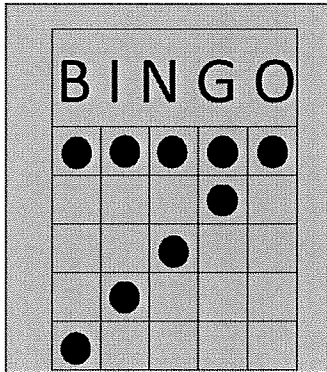

6PM Session

PACKAGES SELL FOR \$14 AND INCLUDE ALL MAIN GAMES.
PROGRESSIVE GAMES 4 & 9 SOLD SEPERATELY

GAME 1 \$2 PER CARD
BLUE BORDER (3 ON 1)
BLOCK OF 9-
ANY DIRECTION
PRIZE 70% OF SALES

GAME 2 \$2 PER CARD
ORANGE BORDER (3 ON 1)
8 AROUND THE CORNER-
ANY DIRECTION
PRIZE 70% OF SALES

GAME 3 \$2 PER CARD
GREEN BORDER (3 ON 1)
4 POSTAGE STAMPS-
AS SHOWN
PRIZE 70% OF SALES

GAME 4 \$3 PER CARD
ORANGE TINT (3 ON 1)
PROGRESSIVE "7"-AS SHOWN. STARTS AT
25#S FOR \$100 AND INCREASES ONE
NUMBER EVERY OTHER SESSION AND 25%
OF SALES PER SESSION.
CONSOLATION 50% OF SALES

GAME 5 \$2 PER CARD
YELLOW BORDER (3 ON 1)
CRAZY L
ANY DIRECTION
PRIZE 70% OF SALES

GAME 6 \$2 PER CARD
PINK BORDER (3 ON 1)
TOP & BOTTOM ROW-
AS SHOWN
PRIZE 70% OF SALES

GAME 7 \$2 PER CARD
GREY BORDER (3 ON 1)
DOUBLE BLOCK OF 6-
CANNOT OVERLAP
PRIZE 70% OF SALES