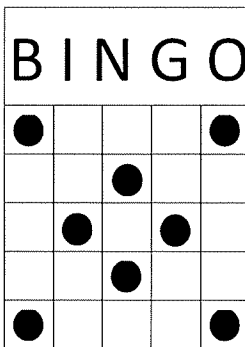

GAME 3 \$2 PER CARD
GREEN BORDER (3 ON 1)
4 POSTAGE STAMPS-
AS SHOWN
PRIZE 70% OF SALES

GAME 4 \$3 PER CARD
ORANGE TINT (3 ON 1)
PROGRESSIVE "7"-AS SHOWN. STARTS AT
25#S FOR \$100 AND INCREASES ONE
NUMBER EVERY OTHER SESSION AND 25%
OF SALES PER SESSION.
CONSOLATION 50% OF SALES

GAME 5 \$2 PER CARD
YELLOW BORDER (3 ON 1)
CRAZY L
ANY DIRECTION
PRIZE 70% OF SALES

GAME 6 \$2 PER CARD
PINK BORDER (3 ON 1)
TOP & BOTTOM ROW-
AS SHOWN
PRIZE 70% OF SALES

GAME 7 \$2 PER CARD
GREY BORDER (3 ON 1)
DOUBLE BLOCK OF 6-
CANNOT OVERLAP
PRIZE 70% OF SALES