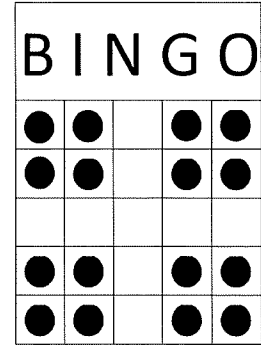

6PM Session

PACKAGES SELL FOR \$14 AND INCLUDE ALL MAIN GAMES.
PROGRESSIVE GAMES 4 & 9 SOLD SEPERATELY

GAME 1 \$2 PER CARD
BLUE BORDER (3 ON 1)
BLOCK OF 9-
ANY DIRECTION
PRIZE 70% OF SALES

GAME 2 \$2 PER CARD
ORANGE BORDER (3 ON 1)
8 AROUND THE CORNER-
ANY DIRECTION
PRIZE 70% OF SALES

GAME 3 \$2 PER CARD
GREEN BORDER (3 ON 1)
4 POSTAGE STAMPS-
AS SHOWN
PRIZE 70% OF SALES

GAME 4 \$3 PER CARD
ORANGE TINT (3 ON 1)
PROGRESSIVE "7"-AS SHOWN. STARTS AT
25#S FOR \$100 AND INCREASES ONE
NUMBER EVERY OTHER SESSION AND 25%
OF SALES PER SESSION.
CONSOLATION 50% OF SALES

GAME 5 \$2 PER CARD
YELLOW BORDER (3 ON 1)
CRAZY L
ANY DIRECTION
PRIZE 70% OF SALES

GAME 6 \$2 PER CARD
PINK BORDER (3 ON 1)
TOP & BOTTOM ROW-
AS SHOWN
PRIZE 70% OF SALES

GAME 7 \$2 PER CARD
GREY BORDER (3 ON 1)
DOUBLE BLOCK OF 6-
CANNOT OVERLAP
PRIZE 70% OF SALES