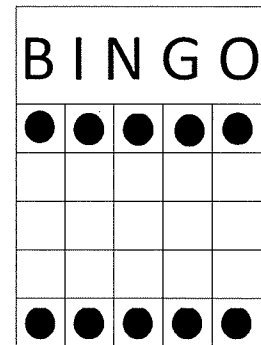

6PM Session

PACKAGES SELL FOR \$14 AND INCLUDE ALL MAIN GAMES.
PROGRESSIVE GAMES 4 & 9 SOLD SEPERATELY

GAME 1 \$2 PER CARD
BLUE BORDER (3 ON 1)
BLOCK OF 9-
ANY DIRECTION
PRIZE 70% OF SALES

GAME 2 \$2 PER CARD
ORANGE BORDER (3 ON 1)
8 AROUND THE CORNER-
ANY DIRECTION
PRIZE 70% OF SALES

GAME 3 \$2 PER CARD
GREEN BORDER (3 ON 1)
4 POSTAGE STAMPS-
AS SHOWN
PRIZE 70% OF SALES

GAME 4 \$3 PER CARD
ORANGE TINT (3 ON 1)
PROGRESSIVE "7"-AS SHOWN. STARTS AT
25#S FOR \$100 AND INCREASES ONE
NUMBER EVERY OTHER SESSION AND 25%
OF SALES PER SESSION.
CONSOLATION 50% OF SALES

GAME 5 \$2 PER CARD
YELLOW BORDER (3 ON 1)
CRAZY L
ANY DIRECTION
PRIZE 70% OF SALES

GAME 6 \$2 PER CARD
PINK BORDER (3 ON 1)
TOP & BOTTOM ROW-
AS SHOWN
PRIZE 70% OF SALES

GAME 7 \$2 PER CARD
GREY BORDER (3 ON 1)
DOUBLE BLOCK OF 6-
CANNOT OVERLAP
PRIZE 70% OF SALES