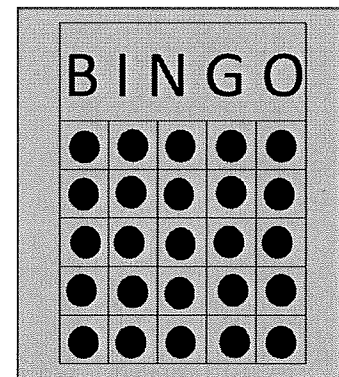

GAME 3 \$2 PER CARD
GREEN BORDER (3 ON 1)
4 POSTAGE STAMPS-
AS SHOWN
PRIZE 70% OF SALES

GAME 4 \$3 PER CARD
ORANGE TINT (3 ON 1)
PROGRESSIVE "7"-AS SHOWN. STARTS AT
25#S FOR \$100 AND INCREASES ONE
NUMBER EVERY OTHER SESSION AND 25%
OF SALES PER SESSION.
CONSOLATION 50% OF SALES

GAME 5 \$2 PER CARD
YELLOW BORDER (3 ON 1)
CRAZY L
ANY DIRECTION
PRIZE 70% OF SALES

GAME 6 \$2 PER CARD
PINK BORDER (3 ON 1)
TOP & BOTTOM ROW-
AS SHOWN
PRIZE 70% OF SALES

GAME 7 \$2 PER CARD
GREY BORDER (3 ON 1)
DOUBLE BLOCK OF 6-
CANNOT OVERLAP
PRIZE 70% OF SALES

GAME 8 \$2 PER CARD
OLIVE BORDER/OLIVE TINT (3 ON 1)
SMALL DIAMOND & 4 CORNERS
PRIZE 70% OF SALES

GAME 9 \$3 PER CARD
YELLOW TINT (3 ON 1)
PROGRESSIVE BLACKOUT STARTS AT 46#S
FOR \$100 AND INCREASES ONE NUMBER
EVERY OTHER SESSION AND 25% OF SALES
PER SESSION.
CONSOLATION 50% OF SALES