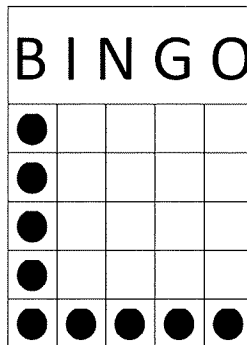

6PM Session

PACKAGES SELL FOR \$14 AND INCLUDE ALL MAIN GAMES.
PROGRESSIVE GAMES 4 & 9 SOLD SEPERATELY

GAME 1 \$2 PER CARD
BLUE BORDER (3 ON 1)
BLOCK OF 9-
ANY DIRECTION
PRIZE 70% OF SALES

GAME 2 \$2 PER CARD
ORANGE BORDER (3 ON 1)
8 AROUND THE CORNER-
ANY DIRECTION
PRIZE 70% OF SALES

GAME 3 \$2 PER CARD
GREEN BORDER (3 ON 1)
4 POSTAGE STAMPS-
AS SHOWN
PRIZE 70% OF SALES

GAME 4 \$3 PER CARD
ORANGE TINT (3 ON 1)
PROGRESSIVE "7"-AS SHOWN. STARTS AT
25#S FOR \$100 AND INCREASES ONE
NUMBER EVERY OTHER SESSION AND 25%
OF SALES PER SESSION.
CONSOLATION 50% OF SALES

GAME 5 \$2 PER CARD
YELLOW BORDER (3 ON 1)
CRAZY L
ANY DIRECTION
PRIZE 70% OF SALES

GAME 6 \$2 PER CARD
PINK BORDER (3 ON 1)
TOP & BOTTOM ROW-
AS SHOWN
PRIZE 70% OF SALES

GAME 7 \$2 PER CARD
GREY BORDER (3 ON 1)
DOUBLE BLOCK OF 6-
CANNOT OVERLAP
PRIZE 70% OF SALES