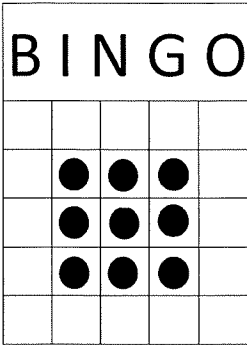

6PM Session

PACKAGES SELL FOR \$14 AND INCLUDE ALL MAIN GAMES.
PROGRESSIVE GAMES 4 & 9 SOLD SEPERATELY

GAME 1 \$2 PER CARD
BLUE BORDER (3 ON 1)
BLOCK OF 9-
ANY DIRECTION
PRIZE 70% OF SALES

GAME 2 \$2 PER CARD
ORANGE BORDER (3 ON 1)
8 AROUND THE CORNER-
ANY DIRECTION
PRIZE 70% OF SALES

GAME 3 \$2 PER CARD
GREEN BORDER (3 ON 1)
4 POSTAGE STAMPS-
AS SHOWN
PRIZE 70% OF SALES

GAME 4 \$3 PER CARD
ORANGE TINT (3 ON 1)
PROGRESSIVE "7"-AS SHOWN. STARTS AT
25#S FOR \$100 AND INCREASES ONE
NUMBER EVERY OTHER SESSION AND 25%
OF SALES PER SESSION.
CONSOLATION 50% OF SALES

GAME 5 \$2 PER CARD
YELLOW BORDER (3 ON 1)
CRAZY L
ANY DIRECTION
PRIZE 70% OF SALES

GAME 6 \$2 PER CARD
PINK BORDER (3 ON 1)
TOP & BOTTOM ROW-
AS SHOWN
PRIZE 70% OF SALES

GAME 7 \$2 PER CARD
GREY BORDER (3 ON 1)
DOUBLE BLOCK OF 6-
CANNOT OVERLAP
PRIZE 70% OF SALES