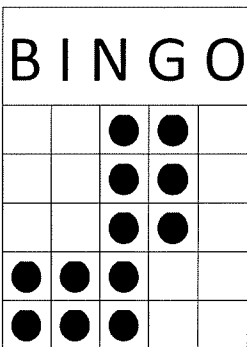

GAME 3 \$2 PER CARD
GREEN BORDER (3 ON 1)
4 POSTAGE STAMPS-
AS SHOWN
PRIZE 70% OF SALES

GAME 4 \$3 PER CARD
ORANGE TINT (3 ON 1)
PROGRESSIVE "7"-AS SHOWN. STARTS AT
25#S FOR \$100 AND INCREASES ONE
NUMBER EVERY OTHER SESSION AND 25%
OF SALES PER SESSION.
CONSOLATION 50% OF SALES

GAME 5 \$2 PER CARD
YELLOW BORDER (3 ON 1)
CRAZY L
ANY DIRECTION
PRIZE 70% OF SALES

GAME 6 \$2 PER CARD
PINK BORDER (3 ON 1)
TOP & BOTTOM ROW-
AS SHOWN
PRIZE 70% OF SALES

GAME 7 \$2 PER CARD
GREY BORDER (3 ON 1)
DOUBLE BLOCK OF 6-
CANNOT OVERLAP
PRIZE 70% OF SALES